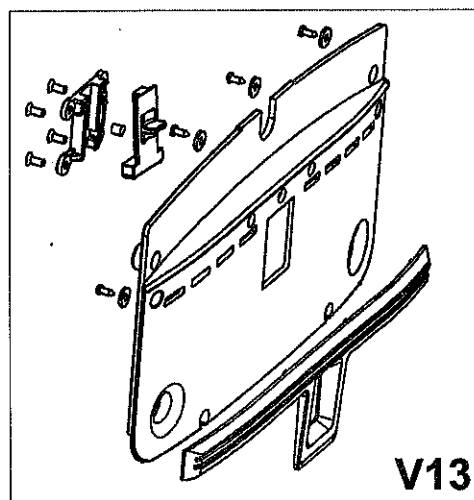

Housing-Idle Side

9

Ref.No	Part No	Description	Size	Qty
105	925249	BUMPER SLEEVE		3
106	814102	CSK SCREW	M4x8	1
129	928086	LEVER SWITCH ACT		1
131	928090	INSULATION TOP		1
132	928091	INSULATION BOTTOM		1
133	928107	NUT		1
188	925207	SLEEVE TIE ROD		3
210	928599	CONNECTOR ASSY-44P		1
212	925221	STUB AXLE		1
242	925347	CLAMP WIRE		1
243	552530001	COVER FAN		1
329	928600	ELECTRICAL ASSY-44P-4235		1
V2	925535	CAPACITOR 26 MFD		1
V3	925332	CIRCUIT BREAKER		1
V5	925539	HOUSING ASSY IDLE-34		1
V8	925030	COVER		1
V11	925805	HOUSING ASSY COMPLETE-IDLE-34		1
V13	925827	COVER ASSY COMPLETE-IDLE		1