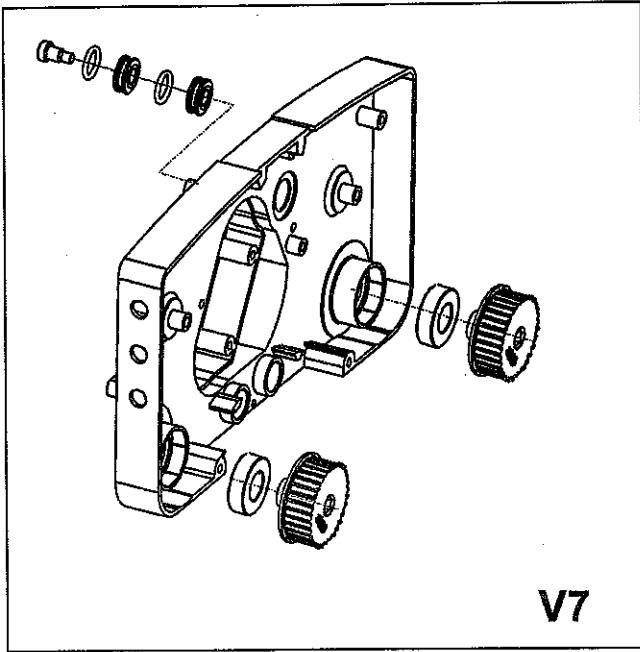

CONTENTS

Housing-Drive Side	5
Housing-Idle Side	7 & 9
Tank Assembly	11
Lever and Guide Link Mechanism	13
Handle Assembly	15
Motor, Drum and Bridge Assembly	17
Accessories	19

Housing-Drive Side

5

Ref.No	Part No	Description	Size	Qty
1	814103	CSK SCREW	M4x10	4
2	818001	CRPH SCREW	M3x6	6
7	829321	CSK SCREW	M6x14	3
9	832303	ALLEN SCREW	M6x10	2
10	832305	ALLEN SCREW	M6x16	7
11	832307	ALLEN SCREW	M6x20	2
13	845042	WASHER	4.2x12x1.6	4
19	875010	BEARING	6003 2RS	9
20	875011	BEARING	608 2Z	1
24	925001	BELT	500 5 M	1
25	925002	BELT	425 5 M	1
28	925012	WASHER		2
32	925018	BUMPER		1
34	925026	BUMPER		1
42	925047	BRUSH SLIDER		1
43	925048	SLIDER HOUSING		1
46	925054	SEAL		2
53	925073	DRUM SPROCKET		1
59	925092	PIN		1
62	925099	O' RING		2
63	925102	SHIELD		1
73	925120	SELF TAPPING SCREW		4
77	925130	CAP		2
80	925227	GEAR HOUSING		1
83	925181	HOUSING SPROCKET		1
84	925182	SEAL		1
87	925193	GEAR - LH		1
88	925194	GEAR - RH		1
92	925219	SHIELD		2
93	925220	ROLLER		2
105	925249	BUMPER SLEEVE		3
111	925804	BRUSH SPROCKET		2
114	925813	GEAR SPROCKET		2
115	925815	IDLER ASSY		1
115a	925075	SPROCKET		1
115b	925046	HUB		2
116	925816	IDLER ASSY		1
116a	925061	SLEEVE		1
209	925286	PINION		1
212	925221	STUB-AXLE		2
261	925612	DRUM PINION ASSY-44		1
311	925530	GEAR HOUSING ASSY		1
V7	925538	HOUSING ASSY DRIVE-34		1
V8	925030	COVER		1
V10	928585	HOUSING ASSY COMPLETE-DRIVE-44		1
V12	925828	COVER ASSY COMPLETE-DRIVE		1