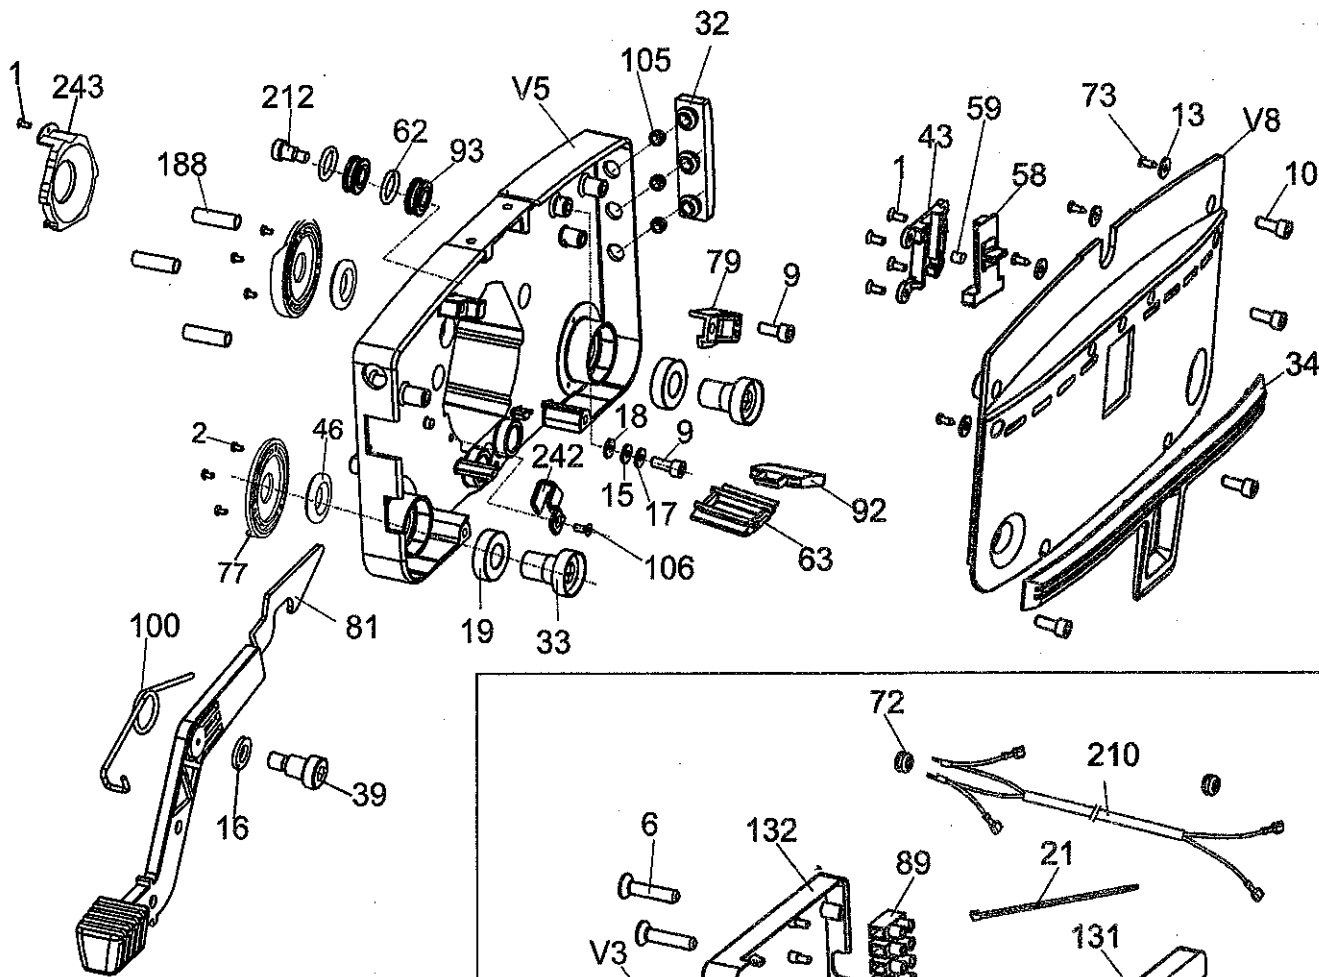

Housing-Idle Side

9

Ref.No	Part No	Description	Size	Qty
105	925249	BUMPER SLEEVE		3
106	814102	CSK SCREW	M4x8	1
129	928086	LEVER SWITCH ACT		1
131	928090	INSULATION TOP		1
132	928091	INSULATION BOTTOM		1
133	928107	NUT		1
188	925207	SLEEVE TIE ROD		3
210	928599	CONNECTOR ASSY-44P		1
212	925221	STUB AXLE		1
242	925347	CLAMP WIRE		1
243	552530001	COVER FAN		1
329	928600	ELECTRICAL ASSY-44P-4235		1
V2	925535	CAPACITOR 26 MFD		1
V3	925332	CIRCUIT BREAKER		1
V5	925539	HOUSING ASSY IDLE-34		1
V8	925030	COVER		1
V11	925805	HOUSING ASSY COMPLETE-IDLE-34		1
V13	925827	COVER ASSY COMPLETE-IDLE		1