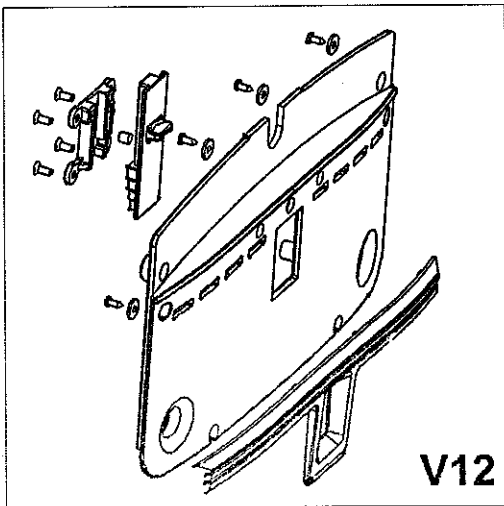

CONTENTS

Housing-Drive Side	5
Housing-Idle Side	7 & 9
Tank Assembly	11
Lever and Guide Link Mechanism	13
Handle Assembly	15
Motor, Drum and Bridge Assembly	17
Accessories	19

Housing-Drive Side

5

Ref.No	Part No	Description	Size	Qty
1	814103	CSK SCREW	M4x10	4
2	818001	CRPH SCREW	M3x6	6
7	829321	CSK SCREW	M6x14	3
9	832303	ALLEN SCREW	M6x10	2
10	832305	ALLEN SCREW	M6x16	7
11	832307	ALLEN SCREW	M6x20	2
13	845042	WASHER	4.2x12x1.6	4
19	875010	BEARING	6003 2RS	9
20	875011	BEARING	608 2Z	1
24	925001	BELT	500 5 M	1
25	925002	BELT	425 5 M	1
28	925012	WASHER		2
32	925018	BUMPER		1
34	925026	BUMPER		1
42	925047	BRUSH SLIDER		1
43	925048	SLIDER HOUSING		1
46	925054	SEAL		2
53	925073	DRUM SPROCKET		1
59	925092	PIN		1
62	925099	O' RING		2
63	925102	SHIELD		1
73	925120	SELF TAPPING SCREW		4
77	925130	CAP		2
80	925227	GEAR HOUSING		1
83	925181	HOUSING SPROCKET		1
84	925182	SEAL		1
87	925193	GEAR - LH		1
88	925194	GEAR - RH		1
92	925219	SHIELD		2
93	925220	ROLLER		2
105	925249	BUMPER SLEEVE		3
111	925804	BRUSH SPROCKET		2
114	925813	GEAR SPROCKET		2
115	925815	IDLER ASSY		1
115a	925075	SPROCKET		1
115b	925046	HUB		2
116	925816	IDLER ASSY		1
116a	925061	SLEEVE		1
209	925286	PINION		1
212	925221	STUB-AXLE		2
261	925612	DRUM PINION ASSY-44		1
311	925530	GEAR HOUSING ASSY		1
V7	925538	HOUSING ASSY DRIVE-34		1
V8	925030	COVER		1
V10	928585	HOUSING ASSY COMPLETE-DRIVE-44		1
V12	925828	COVER ASSY COMPLETE-DRIVE		1