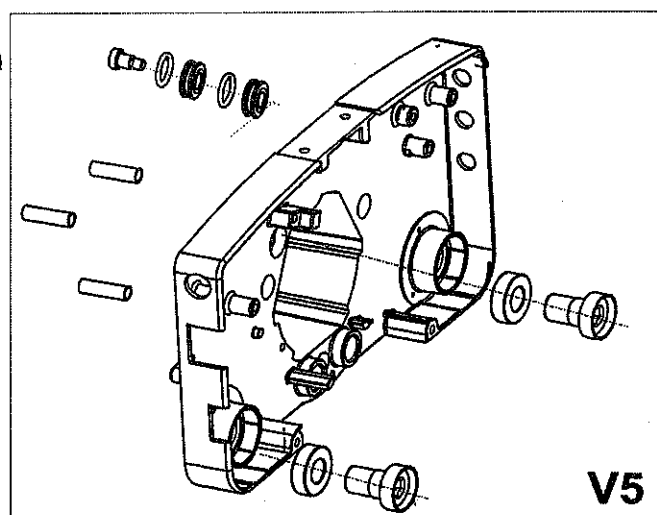

Housing-Idle Side

9

Ref.No	Part No	Description	Size	Qty
105	925249	BUMPER SLEEVE		3
106	814102	CSK SCREW	M4x8	1
129	928086	LEVER SWITCH ACT		1
131	928090	INSULATION TOP		1
132	928091	INSULATION BOTTOM		1
133	928107	NUT		1
188	925207	SLEEVE TIE ROD		3
210	928599	CONNECTOR ASSY-44P		1
212	925221	STUB AXLE		1
242	925347	CLAMP WIRE		1
243	552530001	COVER FAN		1
329	928600	ELECTRICAL ASSY-44P-4235		1
V2	925535	CAPACITOR 26 MFD		1
V3	925332	CIRCUIT BREAKER		1
V5	925539	HOUSING ASSY IDLE-34		1
V8	925030	COVER		1
V11	925805	HOUSING ASSY COMPLETE-IDLE-34		1
V13	925827	COVER ASSY COMPLETE-IDLE		1