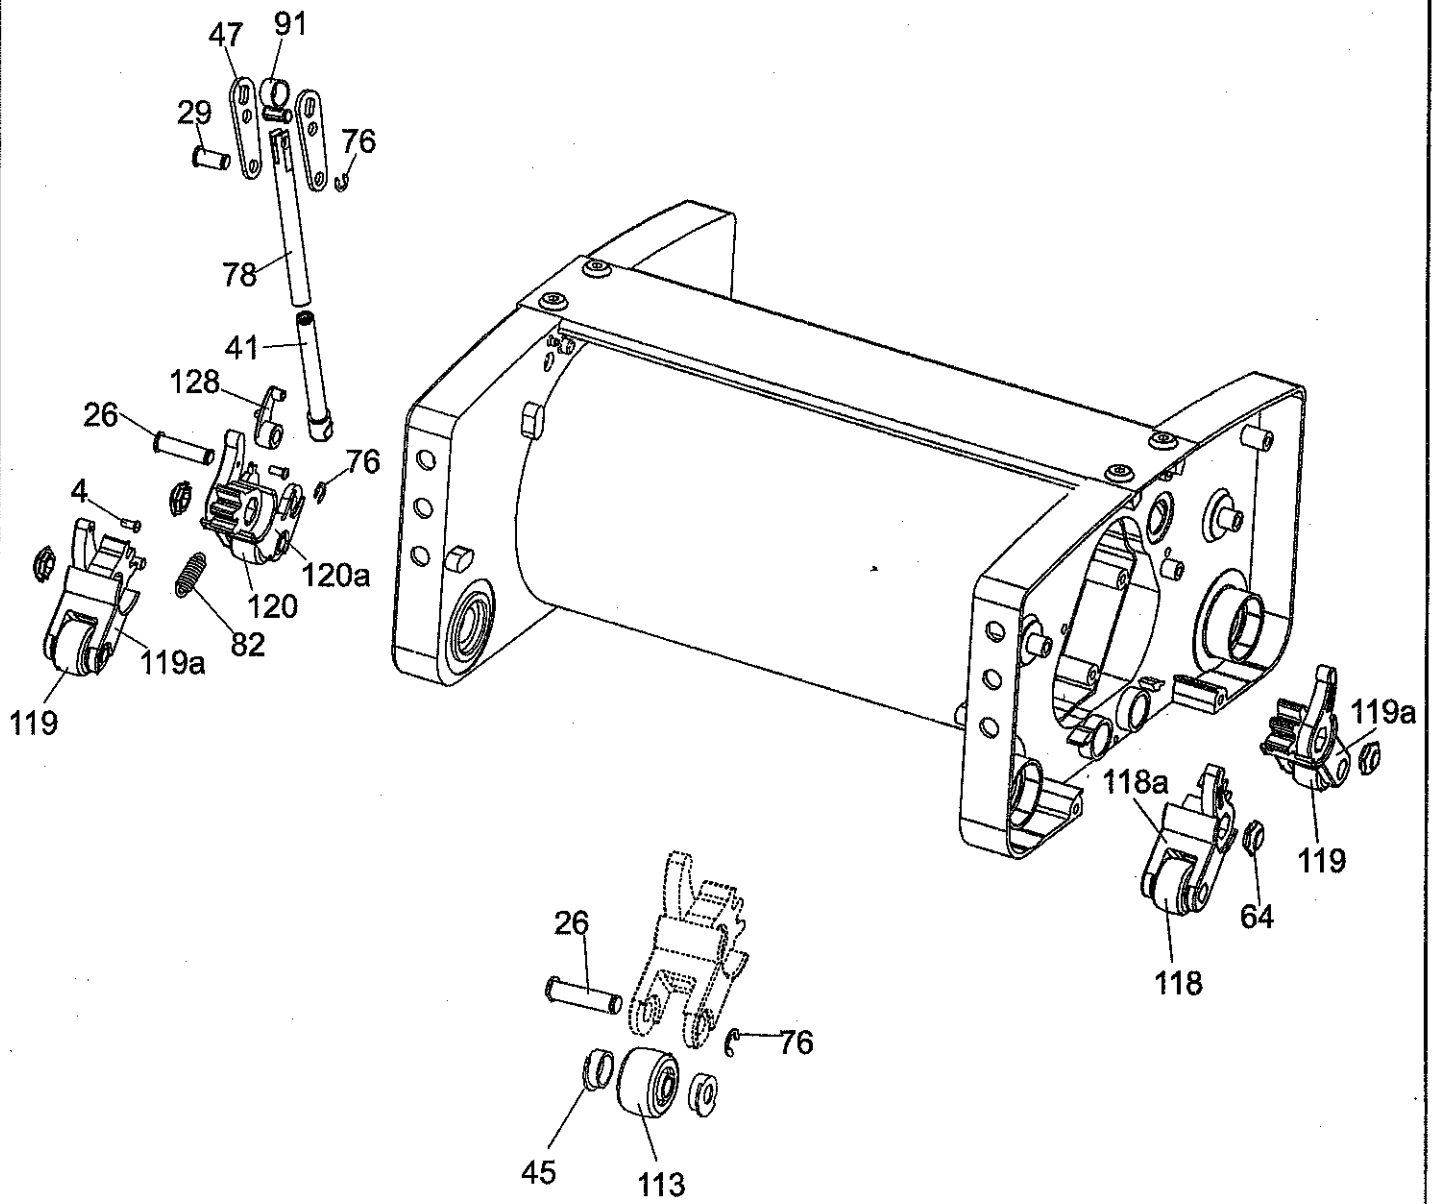

Lever and Guide Link Mechanism

13

Ref.No	Part No	Description	Size	Qty
4	818104	CRPH SCREW	M4x12	2
26	925008	CLEVIS PIN		5
29	925014	CLEVIS PIN		1
41	925043	LINK		1
45	925053	SHIELD		8
47	925055	LEVER		2
64	925105	LEVER BUTTON		4
76	925129	CIRCLIP		6
78	925139	LINK GUIDE		1
82	925180	SPRING		1
91	925212	BUSH		1
113	925810	WHEEL		4
118	925822	LEVER ASSY		1
118a	925085	LEVER		1
119	925823	LEVER ASSY		2
119a	925086	LEVER		2
120	925824	LEVER ASSY		1
120a	925087	LEVER		1
128	928085	LEVER SWITCH		1