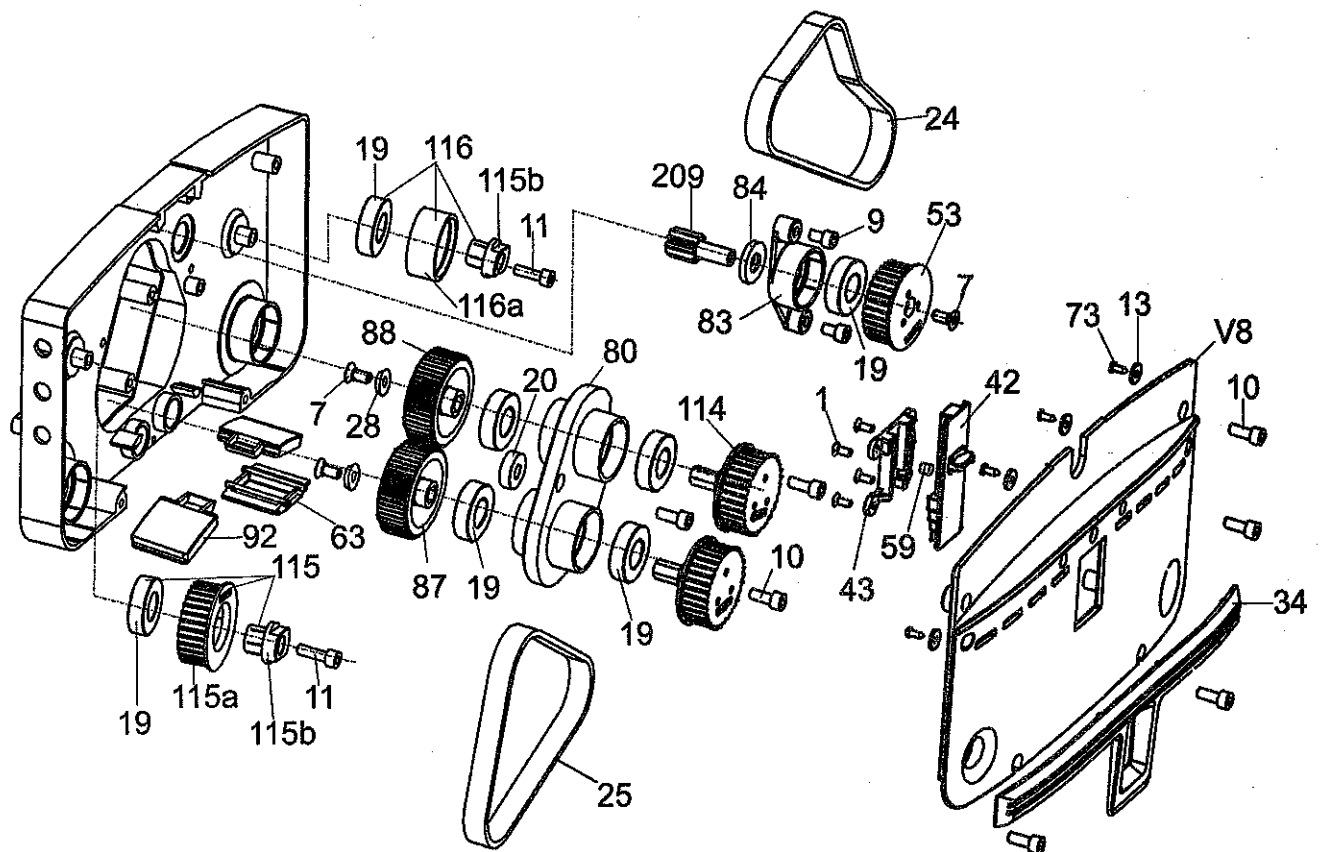

CONTENTS

Housing-Drive Side	5
Housing-Idle Side	7 & 9
Tank Assembly	11
Lever and Guide Link Mechanism	13
Handle Assembly	15
Motor, Drum and Bridge Assembly	17
Accessories	19

Housing-Drive Side

5

Ref.No	Part No	Description	Size	Qty
1	814103	CSK SCREW	M4x10	4
2	818001	CRPH SCREW	M3x6	6
7	829321	CSK SCREW	M6x14	3
9	832303	ALLEN SCREW	M6x10	2
10	832305	ALLEN SCREW	M6x16	7
11	832307	ALLEN SCREW	M6x20	2
13	845042	WASHER	4.2x12x1.6	4
19	875010	BEARING	6003 2RS	9
20	875011	BEARING	608 2Z	1
24	925001	BELT	500 5 M	1
25	925002	BELT	425 5 M	1
28	925012	WASHER		2
32	925018	BUMPER		1
34	925026	BUMPER		1
42	925047	BRUSH SLIDER		1
43	925048	SLIDER HOUSING		1
46	925054	SEAL		2
53	925073	DRUM SPROCKET		1
59	925092	PIN		1
62	925099	O' RING		2
63	925102	SHIELD		1
73	925120	SELF TAPPING SCREW		4
77	925130	CAP		2
80	925227	GEAR HOUSING		1
83	925181	HOUSING SPROCKET		1
84	925182	SEAL		1
87	925193	GEAR - LH		1
88	925194	GEAR - RH		1
92	925219	SHIELD		2
93	925220	ROLLER		2
105	925249	BUMPER SLEEVE		3
111	925804	BRUSH SPROCKET		2
114	925813	GEAR SPROCKET		2
115	925815	IDLER ASSY		1
115a	925075	SPROCKET		1
115b	925046	HUB		2
116	925816	IDLER ASSY		1
116a	925061	SLEEVE		1
209	925286	PINION		1
212	925221	STUB-AXLE		2
261	925612	DRUM PINION ASSY-44		1
311	925530	GEAR HOUSING ASSY		1
V7	925538	HOUSING ASSY DRIVE-34		1
V8	925030	COVER		1
V10	928585	HOUSING ASSY COMPLETE-DRIVE-44		1
V12	925828	COVER ASSY COMPLETE-DRIVE		1