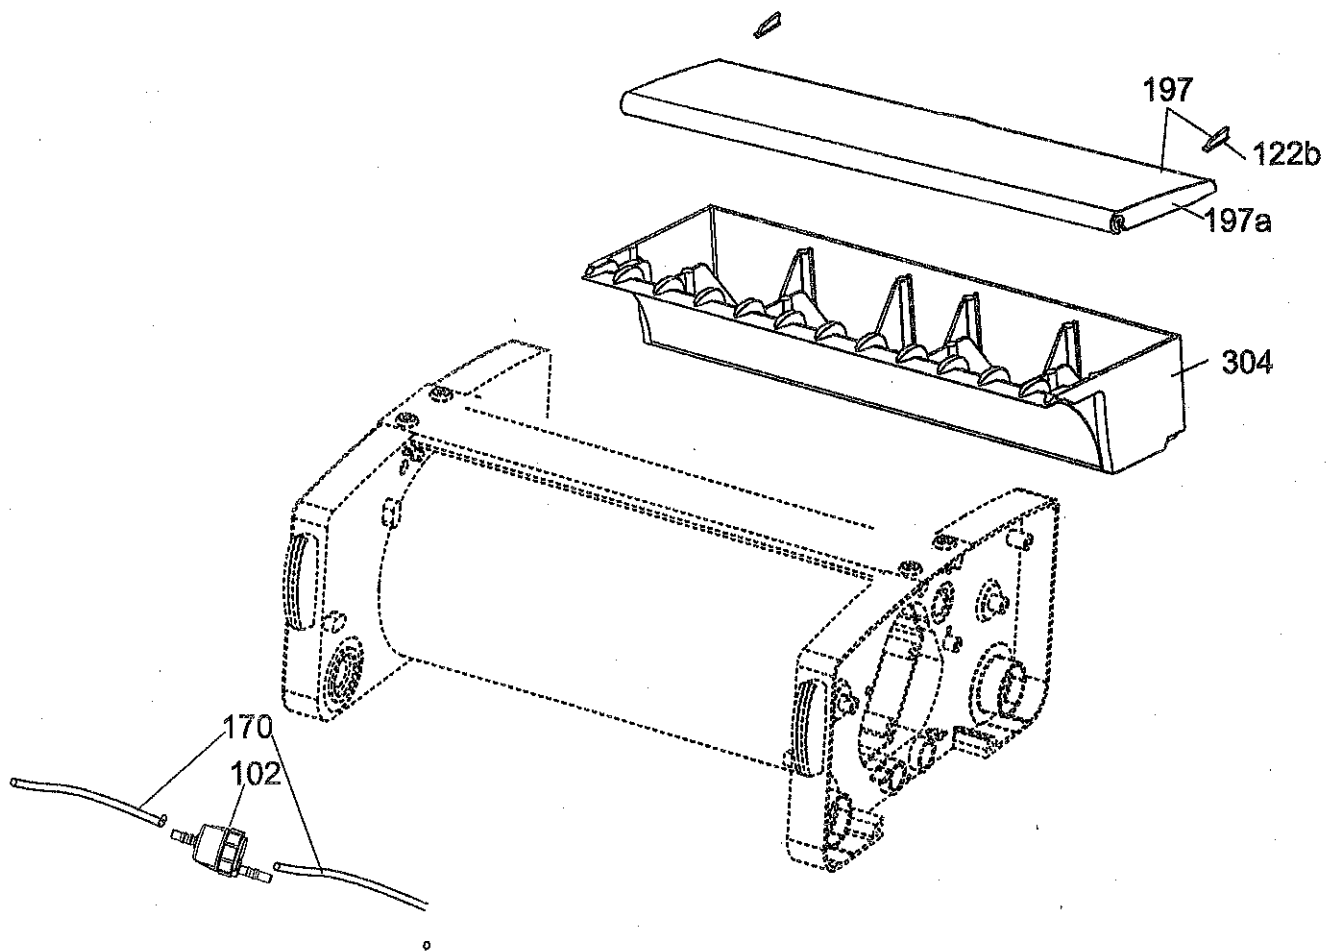

345 & 360

Pump Housing

11

Ref.No	Part No	Description	Size	Qty
1	814103	CSK SCREW	M4x10	5
101	928049	O-RING-PUMP		1
102	928776	FILTER		1
122b	925162	LID PAD		2
154	928064	HOSE-275		1
155	928065	INSULATION		1
158	928097	HOSE CLIP		1
162	928767	BOOT		1
163	818009	SCREW	M3X30	2
164	823030	HEX NUT	M3	2
165	823040	HEX NUT	M4	7
167	925187	SWITCH		2
168	925204	STRIP LID		2
169	925224	EXTENSION BASE SWITCH		1
170	925233	HOSE-165		2
173	925261	HOSE CONNECTOR		1
174	925262	BOOT-LID		1
176	925511	ADAPTOR NOZZLE		1
177	925573	CABLE		1
180	928016	SEAL NOZZLE		1
181	928019	BASE SWITCH		1
182	928022	LEVER		1
183	928023	CLAMP		1
184	928024	SUPPORT RING		2
187	928048	SPACER		1
197	928567	LID ASSY-DIRTY WATER		1
197a	925278	LID-DIRTY WATER		1
232	925519	NOZZLE		1
245	814104	CSK SCREW		4
251	552580050	PUMP HOUSING w/LABEL-44		1
270	845039	WASHER		4
298	552580251	LID-PUMP HOUSING-44		1
304	552580236	DIRTY WATER TANK- 44		1
345	552580122	PUMP HOUSING COMPLETE-230V/50Hz		1
360	552580125	PUMP HOUSING COMPLETE-220V/60Hz		1
V9	928054	PUMP (230V-50HZ)		1
V9	928067	PUMP (220V-60HZ)		1