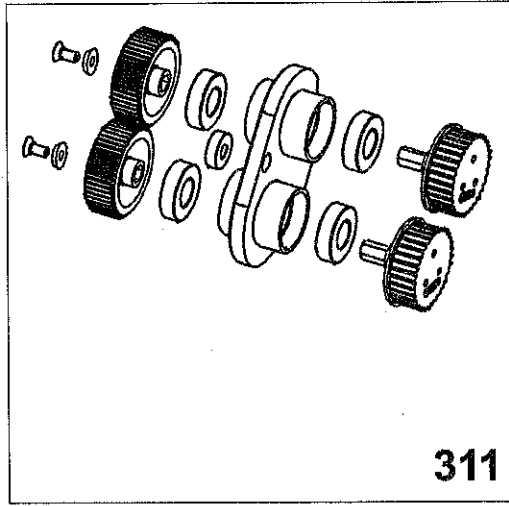

CONTENTS

Housing-Drive Side	5
Housing-Idle Side	7 & 9
Tank Assembly	11
Lever and Guide Link Mechanism	13
Handle Assembly	15
Motor, Drum and Bridge Assembly	17
Accessories	19

Housing-Drive Side

5

Ref.No	Part No	Description	Size	Qty
1	814103	CSK SCREW	M4x10	4
2	818001	CRPH SCREW	M3x6	6
7	829321	CSK SCREW	M6x14	3
9	832303	ALLEN SCREW	M6x10	2
10	832305	ALLEN SCREW	M6x16	7
11	832307	ALLEN SCREW	M6x20	2
13	845042	WASHER	4.2x12x1.6	4
19	875010	BEARING	6003 2RS	9
20	875011	BEARING	608 2Z	1
24	925001	BELT	500 5 M	1
25	925002	BELT	425 5 M	1
28	925012	WASHER		2
32	925018	BUMPER		1
34	925026	BUMPER		1
42	925047	BRUSH SLIDER		1
43	925048	SLIDER HOUSING		1
46	925054	SEAL		2
53	925073	DRUM SPROCKET		1
59	925092	PIN		1
62	925099	O' RING		2
63	925102	SHIELD		1
73	925120	SELF TAPPING SCREW		4
77	925130	CAP		2
80	925227	GEAR HOUSING		1
83	925181	HOUSING SPROCKET		1
84	925182	SEAL		1
87	925193	GEAR - LH		1
88	925194	GEAR - RH		1
92	925219	SHIELD		2
93	925220	ROLLER		2
105	925249	BUMPER SLEEVE		3
111	925804	BRUSH SPROCKET		2
114	925813	GEAR SPROCKET		2
115	925815	IDLER ASSY		1
115a	925075	SPROCKET		1
115b	925046	HUB		2
116	925816	IDLER ASSY		1
116a	925061	SLEEVE		1
209	925286	PINION		1
212	925221	STUB-AXLE		2
261	925612	DRUM PINION ASSY-44		1
311	925530	GEAR HOUSING ASSY		1
V7	925538	HOUSING ASSY DRIVE-34		1
V8	925030	COVER		1
V10	928585	HOUSING ASSY COMPLETE-DRIVE-44		1
V12	925828	COVER ASSY COMPLETE-DRIVE		1