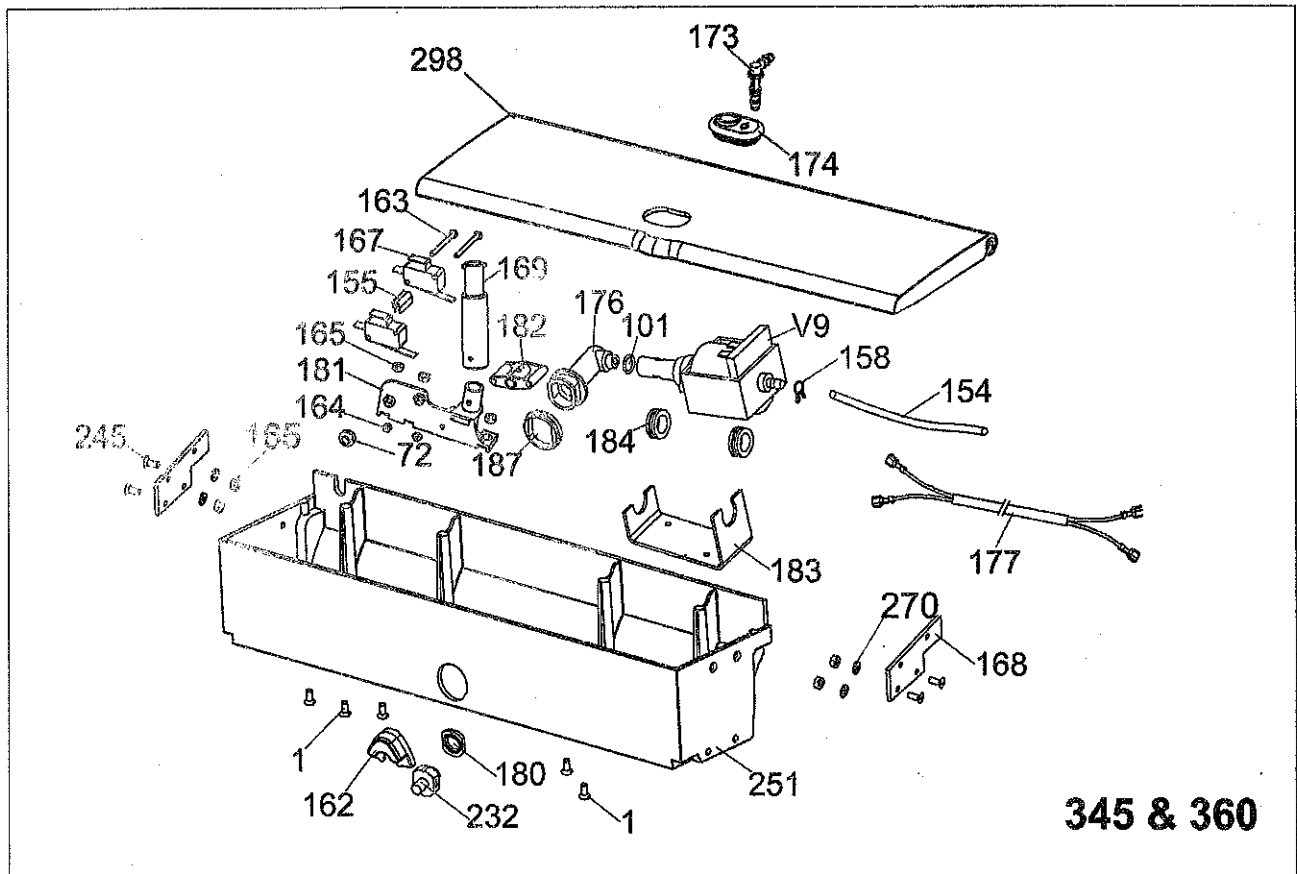

345 & 360

Pump Housing

11

Ref.No	Part No	Description	Size	Qty
1	814103	CSK SCREW	M4x10	5
101	928049	O-RING-PUMP		1
102	928776	FILTER		1
122b	925162	LID PAD		2
154	928064	HOSE-275		1
155	928065	INSULATION		1
158	928097	HOSE CLIP		1
162	928767	BOOT		1
163	818009	SCREW	M3X30	2
164	823030	HEX NUT	M3	2
165	823040	HEX NUT	M4	7
167	925187	SWITCH		2
168	925204	STRIP LID		2
169	925224	EXTENSION BASE SWITCH		1
170	925233	HOSE-165		2
173	925261	HOSE CONNECTOR		1
174	925262	BOOT-LID		1
176	925511	ADAPTOR NOZZLE		1
177	925573	CABLE		1
180	928016	SEAL NOZZLE		1
181	928019	BASE SWITCH		1
182	928022	LEVER		1
183	928023	CLAMP		1
184	928024	SUPPORT RING		2
187	928048	SPACER		1
197	928567	LID ASSY-DIRTY WATER		1
197a	925278	LID-DIRTY WATER		1
232	925519	NOZZLE		1
245	814104	CSK SCREW		4
251	552580050	PUMP HOUSING w/LABEL-44		1
270	845039	WASHER		4
298	552580251	LID-PUMP HOUSING-44		1
304	552580236	DIRTY WATER TANK- 44		1
345	552580122	PUMP HOUSING COMPLETE-230V/50Hz		1
360	552580125	PUMP HOUSING COMPLETE-220V/60Hz		1
V9	928054	PUMP (230V-50HZ)		1
V9	928067	PUMP (220V-60HZ)		1