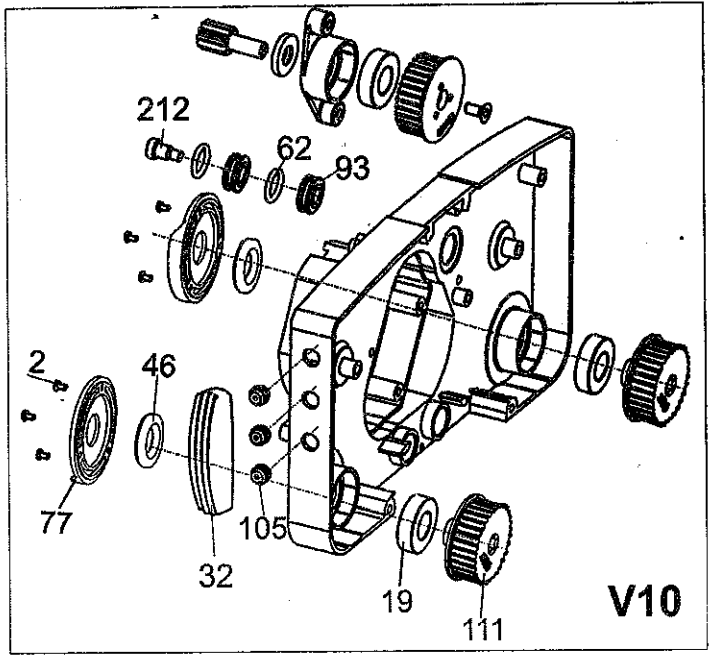

CONTENTS

Housing-Drive Side	5
Housing-Idle Side	7 & 9
Tank Assembly	11
Lever and Guide Link Mechanism	13
Handle Assembly	15
Motor, Drum and Bridge Assembly	17
Accessories	19

Housing-Drive Side

5

Ref.No	Part No	Description	Size	Qty
1	814103	CSK SCREW	M4x10	4
2	818001	CRPH SCREW	M3x6	6
7	829321	CSK SCREW	M6x14	3
9	832303	ALLEN SCREW	M6x10	2
10	832305	ALLEN SCREW	M6x16	7
11	832307	ALLEN SCREW	M6x20	2
13	845042	WASHER	4.2x12x1.6	4
19	875010	BEARING	6003 2RS	9
20	875011	BEARING	608 2Z	1
24	925001	BELT	500 5 M	1
25	925002	BELT	425 5 M	1
28	925012	WASHER		2
32	925018	BUMPER		1
34	925026	BUMPER		1
42	925047	BRUSH SLIDER		1
43	925048	SLIDER HOUSING		1
46	925054	SEAL		2
53	925073	DRUM SPROCKET		1
59	925092	PIN		1
62	925099	O' RING		2
63	925102	SHIELD		1
73	925120	SELF TAPPING SCREW		4
77	925130	CAP		2
80	925227	GEAR HOUSING		1
83	925181	HOUSING SPROCKET		1
84	925182	SEAL		1
87	925193	GEAR - LH		1
88	925194	GEAR - RH		1
92	925219	SHIELD		2
93	925220	ROLLER		2
105	925249	BUMPER SLEEVE		3
111	925804	BRUSH SPROCKET		2
114	925813	GEAR SPROCKET		2
115	925815	IDLER ASSY		1
115a	925075	SPROCKET		1
115b	925046	HUB		2
116	925816	IDLER ASSY		1
116a	925061	SLEEVE		1
209	925286	PINION		1
212	925221	STUB-AXLE		2
261	925612	DRUM PINION ASSY-44		1
311	925530	GEAR HOUSING ASSY		1
V7	925538	HOUSING ASSY DRIVE-34		1
V8	925030	COVER		1
V10	928585	HOUSING ASSY COMPLETE-DRIVE-44		1
V12	925828	COVER ASSY COMPLETE-DRIVE		1