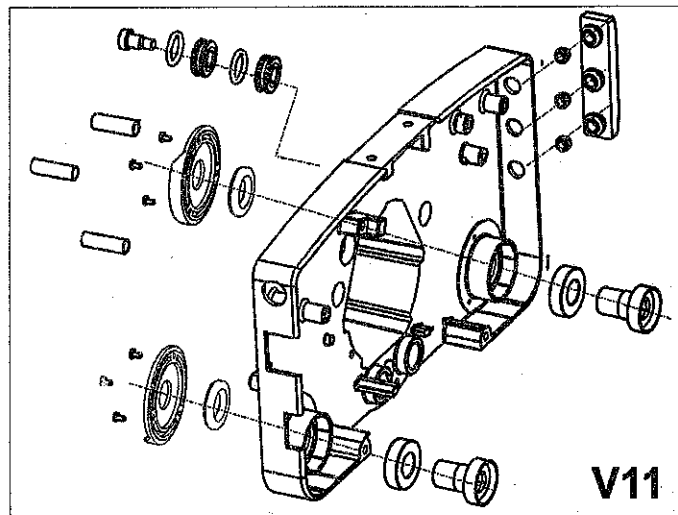

Housing-Idle Side

9

Ref.No	Part No	Description	Size	Qty
105	925249	BUMPER SLEEVE		3
106	814102	CSK SCREW	M4x8	1
129	928086	LEVER SWITCH ACT		1
131	928090	INSULATION TOP		1
132	928091	INSULATION BOTTOM		1
133	928107	NUT		1
188	925207	SLEEVE TIE ROD		3
210	928599	CONNECTOR ASSY-44P		1
212	925221	STUB AXLE		1
242	925347	CLAMP WIRE		1
243	552530001	COVER FAN		1
329	928600	ELECTRICAL ASSY-44P-4235		1
V2	925535	CAPACITOR 26 MFD		1
V3	925332	CIRCUIT BREAKER		1
V5	925539	HOUSING ASSY IDLE-34		1
V8	925030	COVER		1
V11	925805	HOUSING ASSY COMPLETE-IDLE-34		1
V13	925827	COVER ASSY COMPLETE-IDLE		1